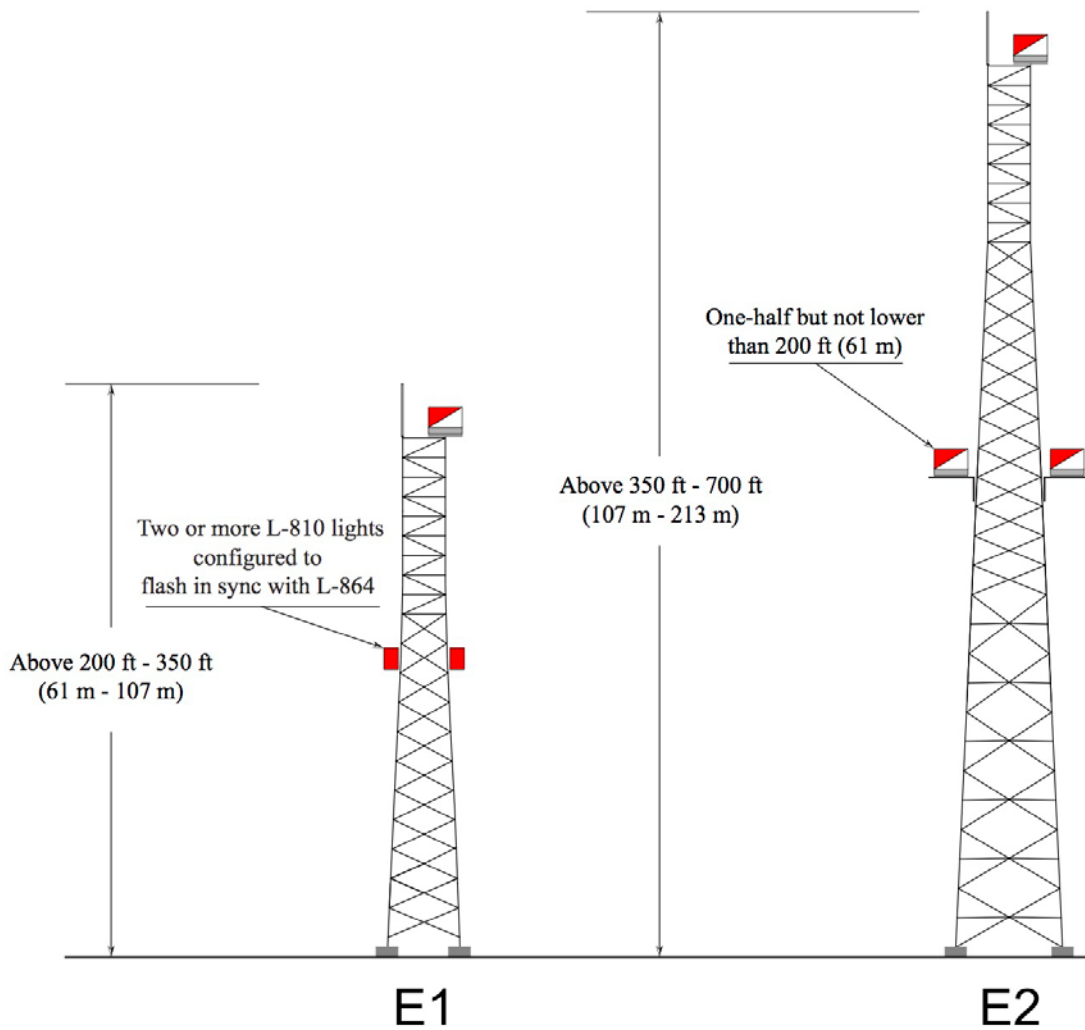

## MEDIUM-INTENSITY DUAL OBSTRUCTION LIGHT STANDARDS (FAA STYLE E)

Day / Twilight Protection = 20,000 cd White Light  
 Night Protection = 2,000 cd Red Light and 32 cd side lights  
 (Painting of tower is typically not required)

Source: AC 70/7460-1L - Obstruction Marking and Lighting