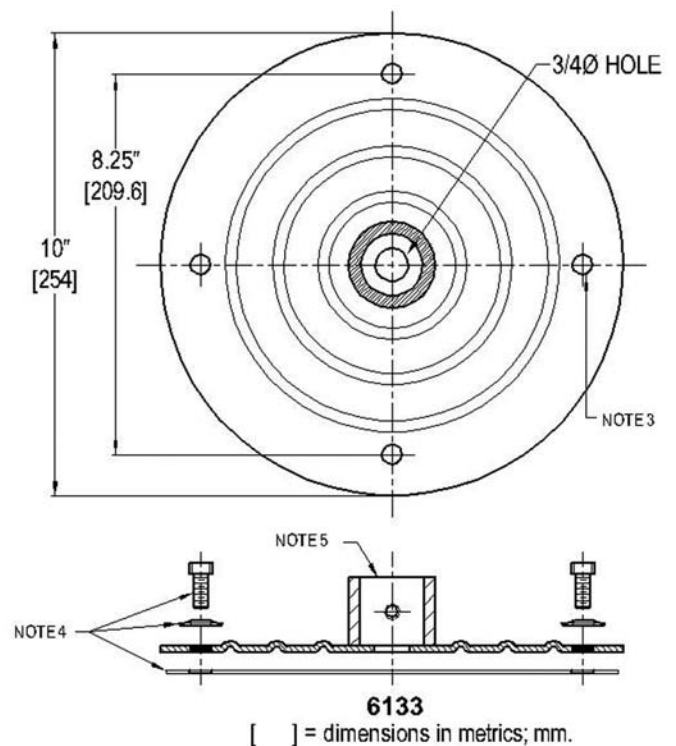

- Manufactured in accordance to G.A. Guidelines.
- Finish: yellow aviation powder coat.
- (4) 7/16" equally spaced, through holes.
- Supplied with:
 - (1) Poly Gasket (10531594)
 - (4) 5/16"-18 Hex Head Bolts x 3/4" long (10640193)
 - (4) 5/16" Seal Washers (10681998)
- Coupling: 1 7/8" OD x 1 3/8" ID (6134)