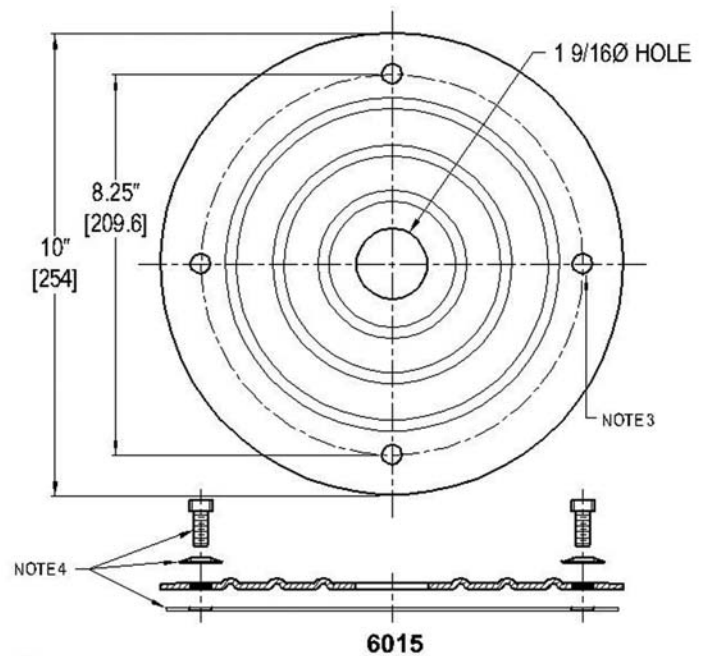

Flight Light Inc.
2708 47th Ave.
Sacramento, California, U.S.A.
95822-3806

PH (916) 394-2800
TF (800) 806-3548

FX (916) 394-2809
EM info@flightlight.com

G.A. Style
Base Plate

G.A. Style Base Plate (6133)

Features:

- Manufactured in accordance to G.A. Guidelines.
- Finish: yellow aviation powder coat.
- (4) 7/16" equally spaced, through holes.
- Supplied with:
 - (1) Poly Gasket (10531594)
 - (4) 5/16"-18 Hex Head Bolts x 3/4" long (10640193)
 - (4) 5/16" Seal Washers (10681998)
- Coupling: 1 7/8" OD x 1 3/8" ID (6134)