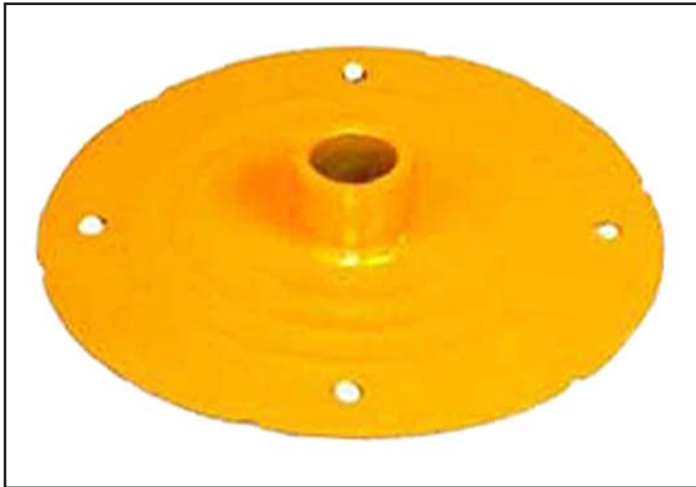

Flight Light Inc.
2708 47th Ave.
Sacramento, California, U.S.A.
95822-3806

PH (916) 394-2800
TF (800) 806-3548

FX (916) 394-2809
EM info@flightlight.com

G.A. Style
Base Plate

G.A. Style Base Plate (6133)

Features:

- Manufactured in accordance to G.A. Guidelines.
- Finish: yellow aviation powder coat.
- (4) 7/16" equally spaced, through holes.
- Supplied with:
 - (1) Poly Gasket (10531594)
 - (4) 5/16"-18 Hex Head Bolts x 3/4" long (10640193)
 - (4) 5/16" Seal Washers (10681998)
- Coupling: 1 7/8" OD x 1 3/8" ID (6134)