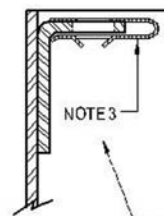

Features:

- Manufactured in accordance to G.A. Guidelines.
- Finish: yellow aviation powder coat.
- Supplied with:
 - (1) 1 1/2" Solid Flex Connex (10531172)
 - (4) 5/16" Tinnerman Nuts (30680439)
 - Flex Connex Grommet is shipped separately
- Ground straps are available:
 Internal, external, or both
- Tops available:
 - 1) -M = 6133
 - 2) -VA = 6015
 - 3) -LA = 6133 with (2) 2" Flex Connex Grommets @
 0° - 180° plus internal and external ground straps

TYPE	ID	TOD & BOD	BC
AW9169 _	9.5"	10"	8.25"
	[241.3]	[254]	[209.6]

[] = dimensions in metrics; mm

Visit our web site: www.flightlight.com