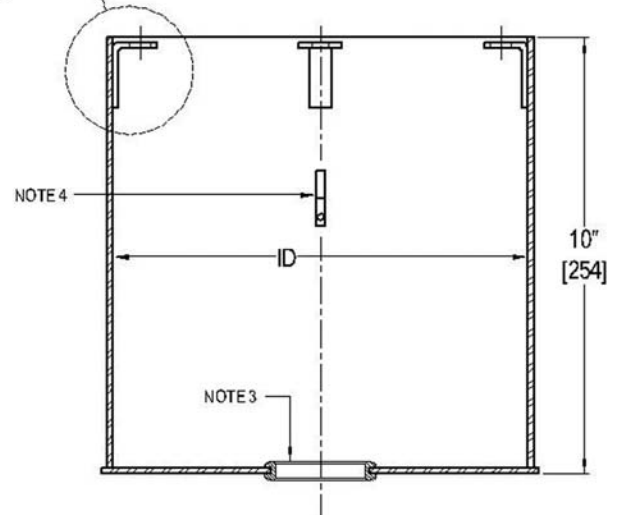

Features:

- Manufactured in accordance to G.A. Guidelines.
- Finish: yellow aviation powder coat.
- Supplied with:
 - (1) 1 1/2" Solid Flex Connex (10531172)
 - (4) 5/16" Tinnerman Nuts (30680439)
 - Flex Connex Grommet is shipped separately
- Ground straps are available:
 Internal, external, or both
- Tops available:
 - 1) -M = 6133
 - 2) -VA = 6015
 - 3) -LA = 6133 with (2) 2" Flex Connex Grommets @
 0° - 180° plus internal and external ground straps

TYPE	ID	TOD & BOD	BC
AW9169 _	9.5"	10"	8.25"
	[241.3]	[254]	[209.6]

[] = dimensions in metrics; mm

Visit our web site: www.flightlight.com