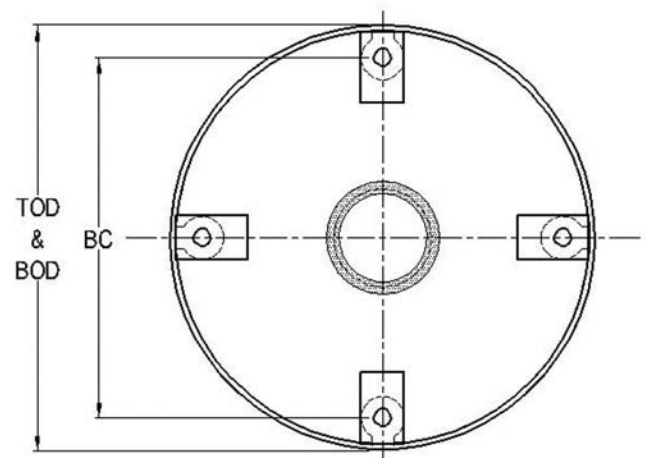

Features:

- Manufactured in accordance to G.A. Guidelines.
- Finish: yellow aviation powder coat.
- Supplied with:
 - (1) 1 1/2" Solid Flex Connex (10531172)
 - (4) 5/16" Tinnerman Nuts (30680439)
 - Flex Connex Grommet is shipped separately
- Ground straps are available:
 Internal, external, or both
- Tops available:
 - 1) -M = 6133
 - 2) -VA = 6015
 - 3) -LA = 6133 with (2) 2" Flex Connex Grommets @
 0° - 180° plus internal and external ground straps

TYPE	ID	TOD & BOD	BC
AW9169 _	9.5"	10"	8.25"
	[241.3]	[254]	[209.6]

[] = dimensions in metrics; mm

Visit our web site: www.flightlight.com