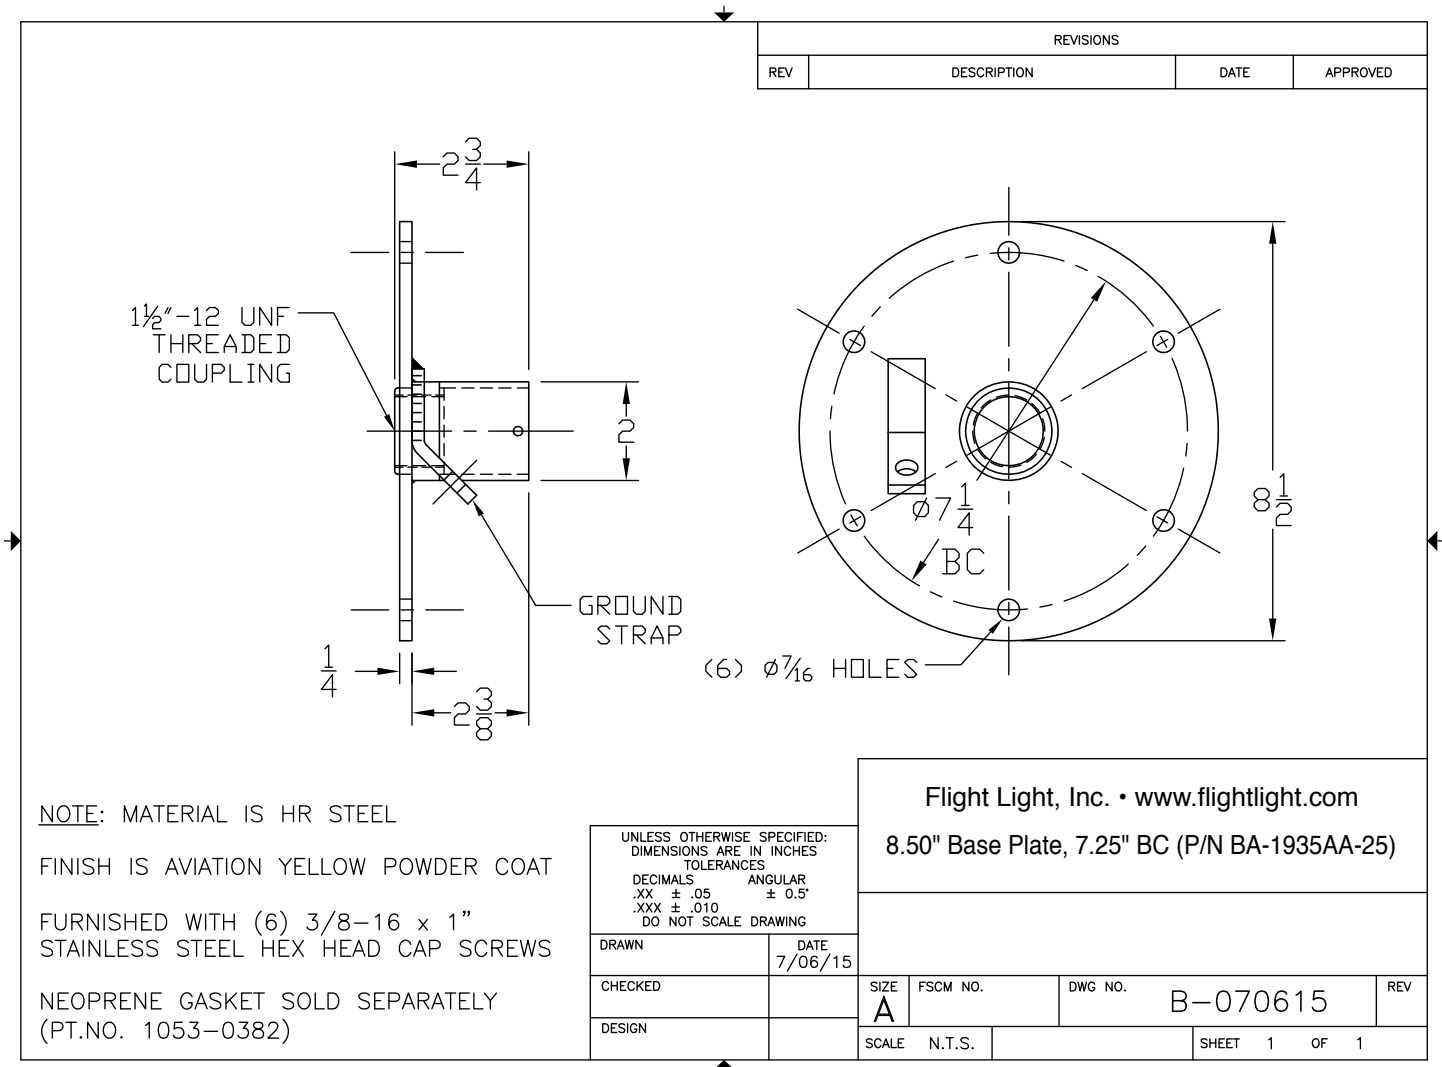

Flight Light Inc.
 2708 47th Ave.
 Sacramento, California, U.S.A.
 95822-3806

**Base Plate for L868AA:
 8.5" diameter, 7.25" BC
 (P/N BA-1935AA-25)**

PH (916) 394-2800 FX (916) 394-2809
 TF (800) 806-3548 EM info@flightlight.com