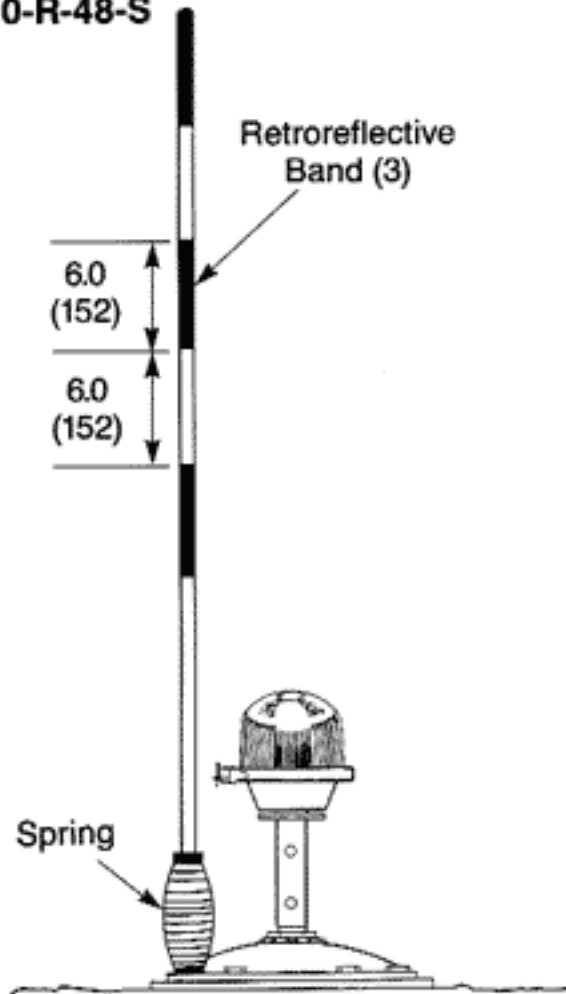

Flight Light Inc.
2708 47th Ave.
Sacramento, California, U.S.A.
95822-3806

+1.800.806.3548
+1.916.394.2800

www.flightlight.com
sales@flightlight.com

Retroreflective
Runway Light Markers

Installation Options

77000-R-48-S

Base Mounted Light

77000-B-36