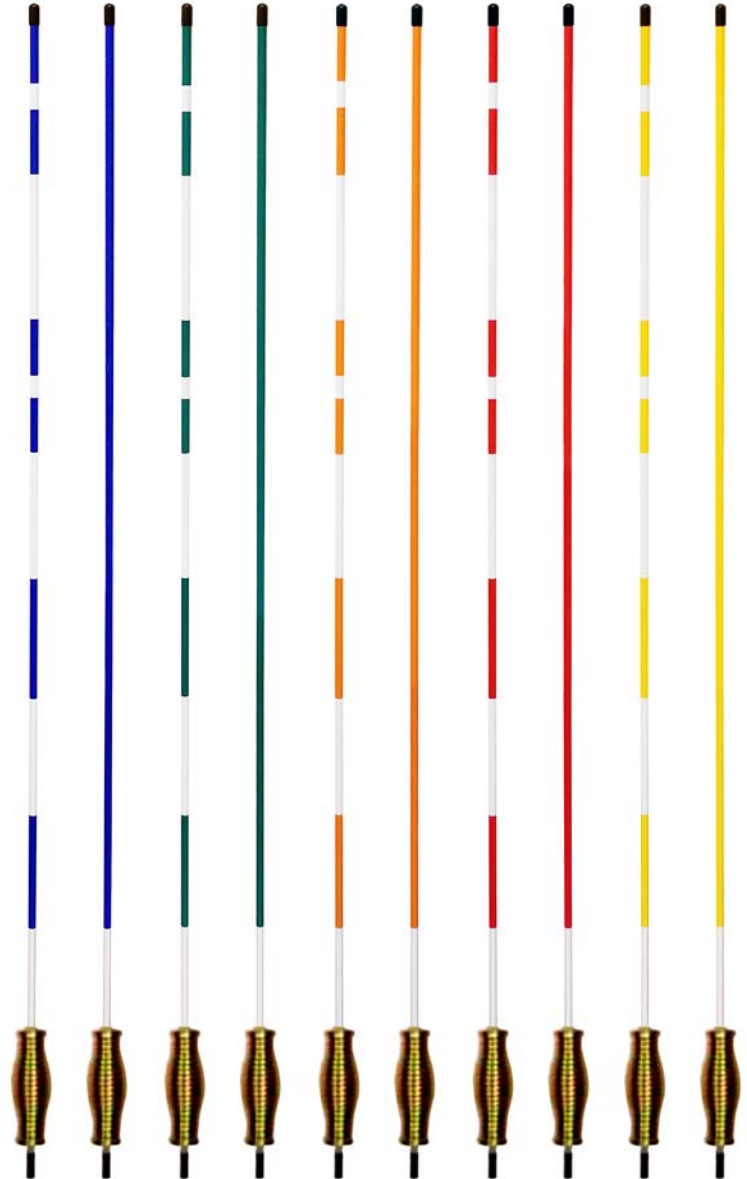

Features

- Flexible fiberglass rod.
- Retroreflective color bands on white background or solid color.
- No damage from jet blast.
- Optional Spring Mounting provides greatly increased resistance to impact damage.
- Threaded stud with hex head for ease of installation. Standard 3/8-16 stud threads. Metric studs available upon request.
- Mounts on base plate by replacing one of the bolts.
- Stainless steel hardware.
- Optional kit for installing on stake mounted light. Stake kit extends rod out from light mounting stake 8" (center to center).

Ordering Codes

Type	Retroreflective Color	Color Configuration	Height	Mounting
77000	B: Blue G: Green O: Orange R: Red Y: Yellow W: White	CB: Color bands SC: Solid color	18: 18" 24: 24" 30: 30" 36: 36" 48: 48"	S: Spring mounted No symbol means without spring

To mount the RLL on a stake mounted light, order kit 10037-552. Any RLL with or without the spring is suitable for base or stake mounted lights.

Retroreflective color bands on white background or solid color.

Visit our web site: www.flightlight.com