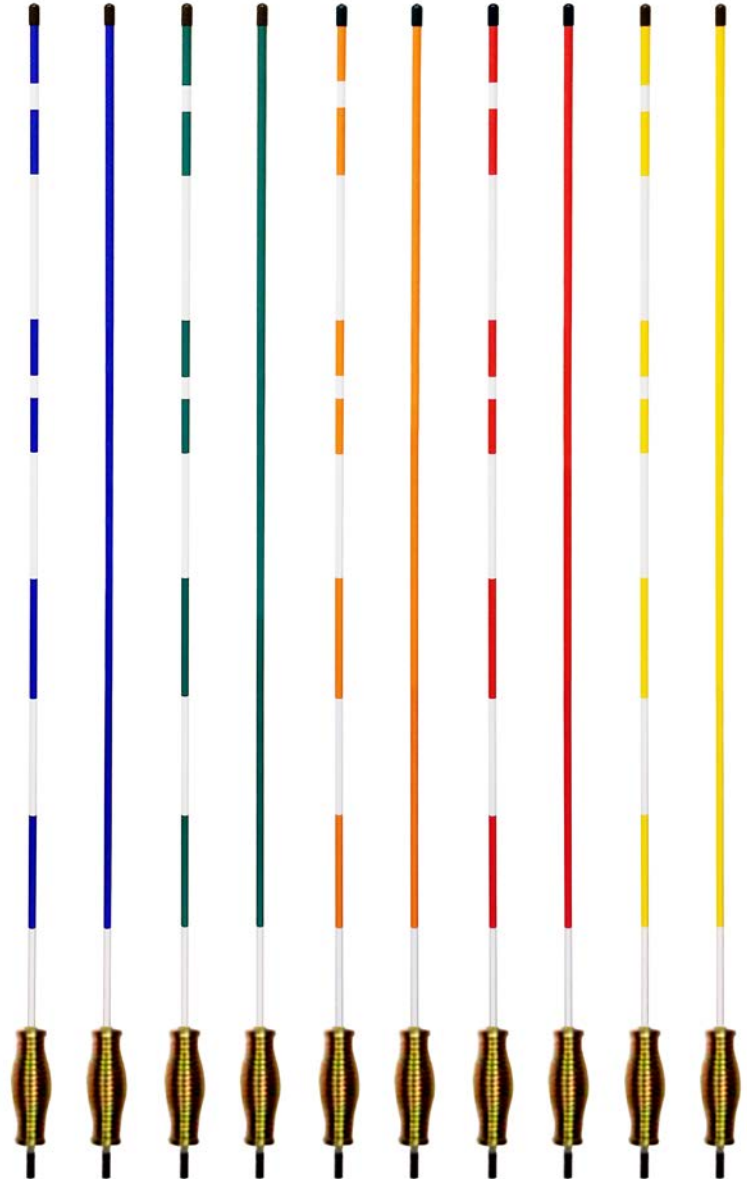

## Retroreflective Runway Light Markers

### Applications

The RLL (Reflective Light Locator) installed at each edge light provides daytime and nighttime visual marking. During daylight, the tall locator helps ground equipment operators avoid hitting the lights. At twilight and at night, the retroreflective material lights up in the headlights of vehicles and aircraft. During snow plowing operations, plow operators can locate the lights to avoid hitting them and maintenance personnel can find them to clear them. The RLL is a useful marker for a variety of objects which may be color-coded to aid identification.

### Features

- Flexible fiberglass rod.
- Retroreflective color bands on white background or solid color.
- No damage from jet blast.
- Optional Spring Mounting provides greatly increased resistance to impact damage.
- Threaded stud with hex head for ease of installation. Standard 3/8-16 stud threads. Metric studs available upon request.
- Mounts on base plate by replacing one of the bolts.
- Stainless steel hardware.
- Optional kit for installing on stake mounted light. Stake kit extends rod out from light mounting stake 8" (center to center).

*Retroreflective color bands on white background or solid color.*