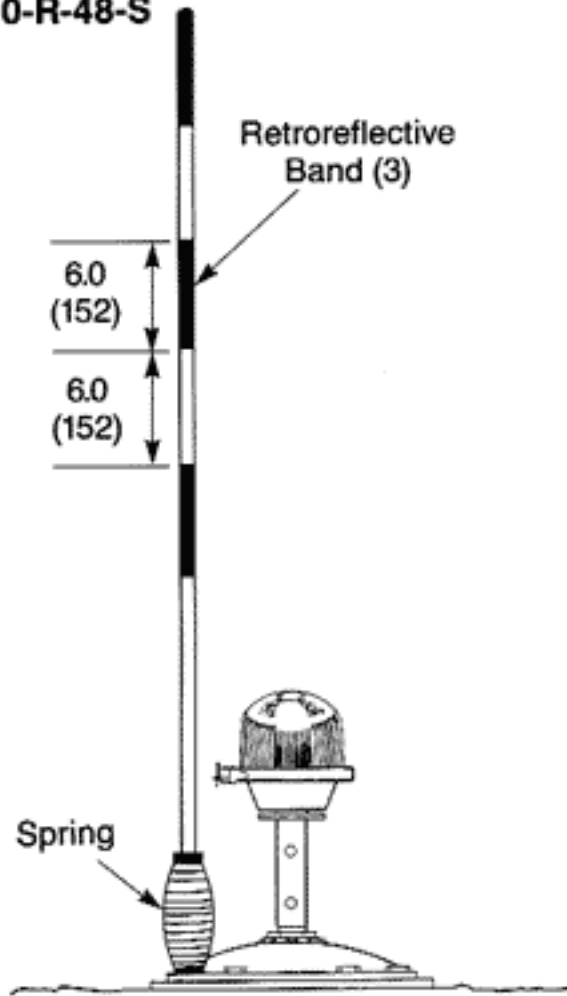

Flight Light Inc.
2708 47th Ave.
Sacramento, California, U.S.A.
95822-3806

PH (916) 394-2800   FX (916) 394-2809
TF (800) 806-3548   EM info@flightlight.com

**Retroreflective
Runway Light Markers**

Installation Options

77000-R-48-S

Base Mounted Light

77000-B-36