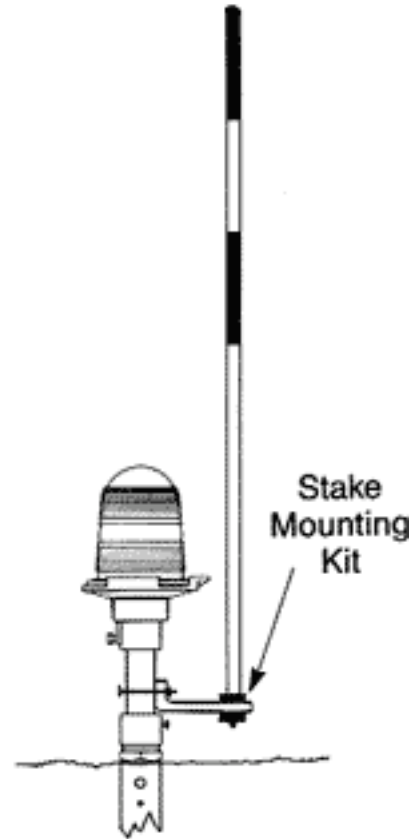

Stake Mounted Light

Visit our web site: www.flightlight.com