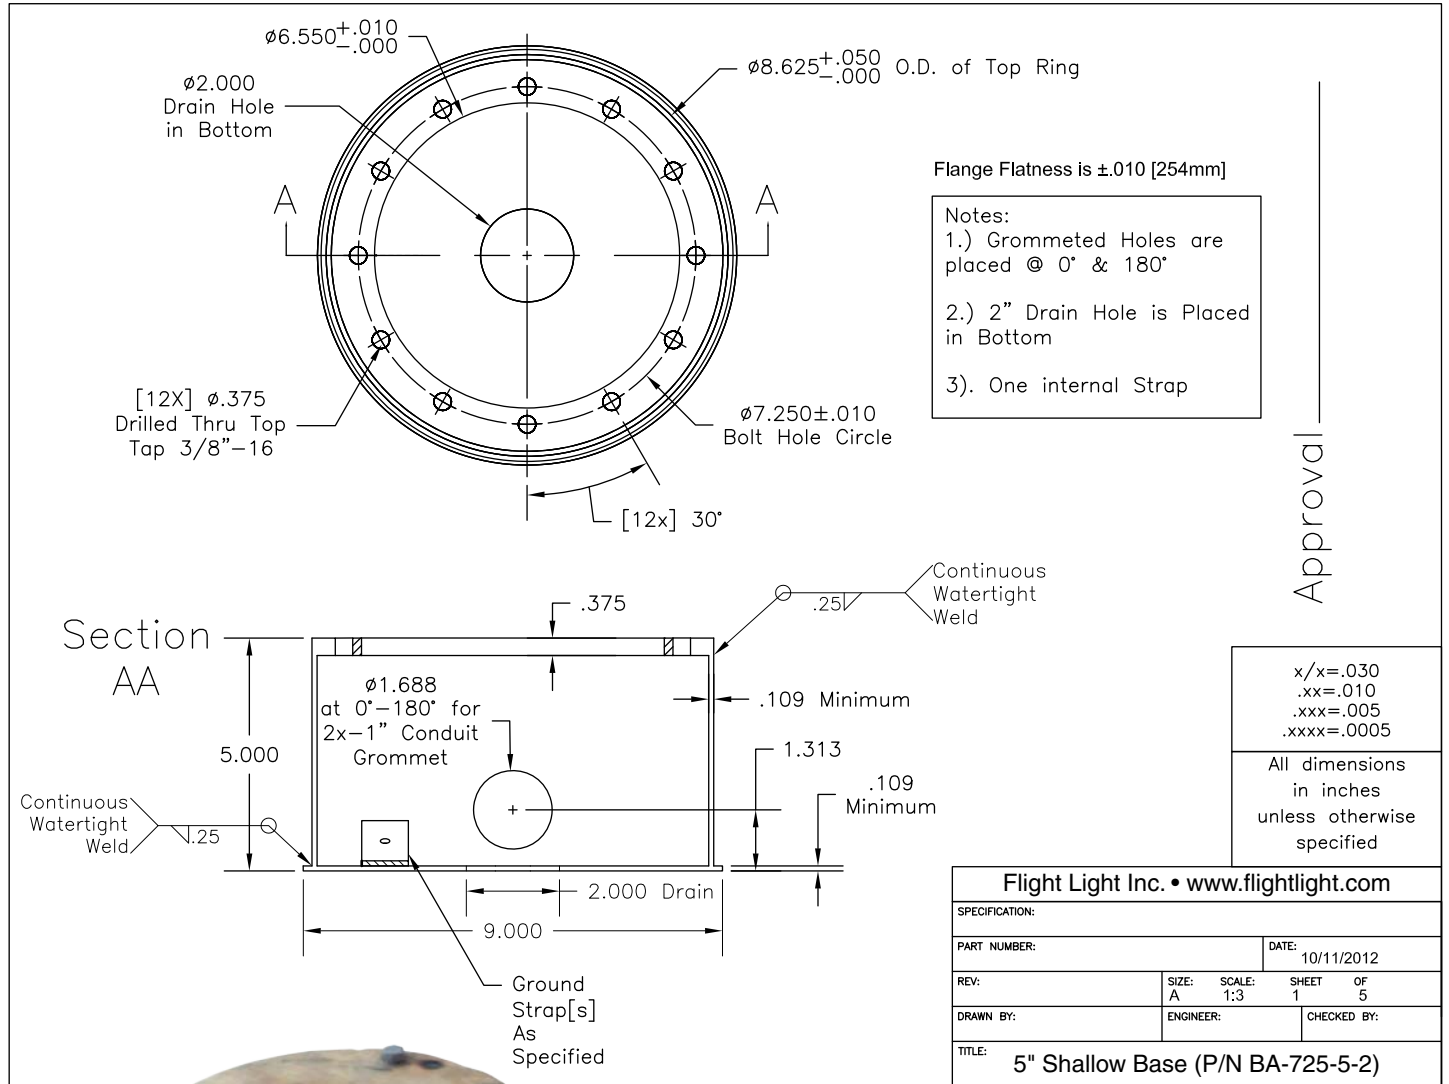

Flight Light Inc.
 2708 47th Ave.
 Sacramento, California, U.S.A.
 95822-3806

L868AA:
5" Shallow Base
(P/N BA-725-5-2)

PH (916) 394-2800 FX (916) 394-2809
 TF (800) 806-3548 EM info@flightlight.com

Please note:
 Model #BA-725-5-2 has a 3/4" thick plywood cover.
 Model #BA-725-5-2P1 has a 1/4" thick plywood cover.